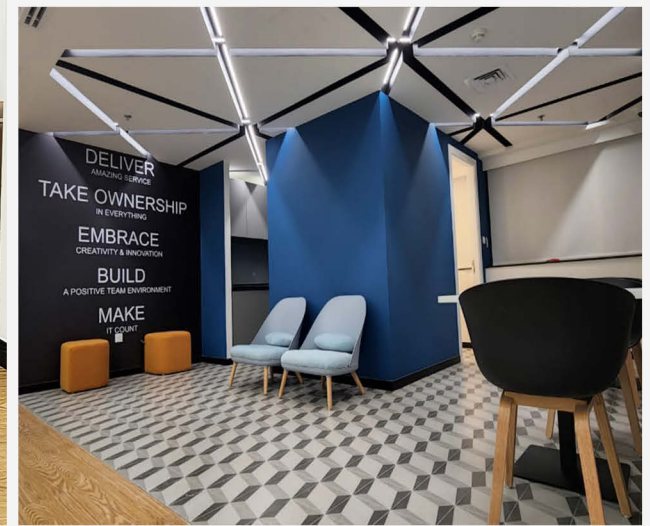

CONFIDENTIAL

LOCATION: Abu Dhabi

AREA: 600 sqm

CATEGORY: Office

SCOPE: Design & Built