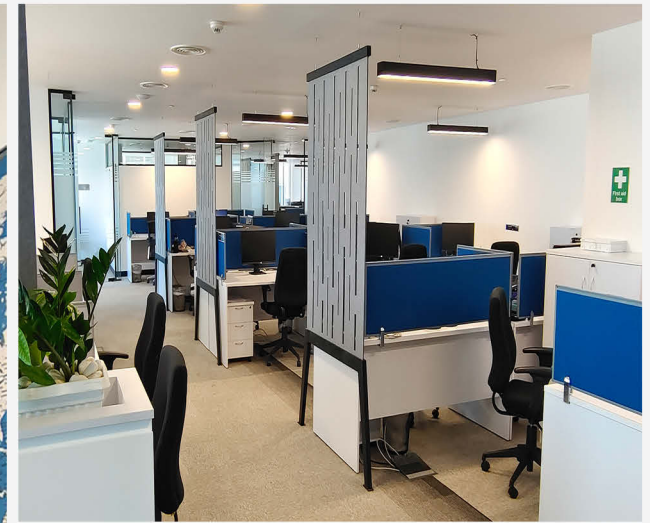

ILF

LOCATION: Abu Dhabi

AREA: 1500 sqm

CATEGORY: Office

SCOPE: Design & Built