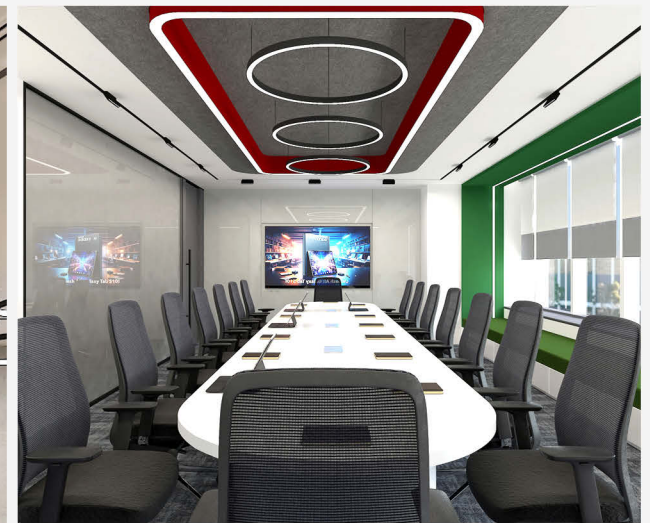

SCOPE: Design & Built

DAIKIN

LOCATION: Abu Dhabi

AREA: 1800 sqm

CATEGORY: Industrial Office

SCOPE: Design & Built

JACKY'S

LOCATION: Dubai