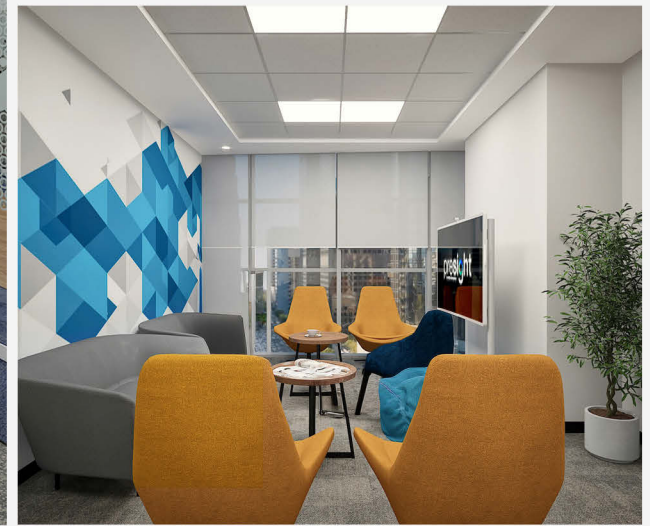

CATEGORY: Control Room

SCOPE: Design & Built

ATHAR MEDIA CENTER

LOCATION: Abu Dhabi

AREA: 700 sqm

CATEGORY: Office

SCOPE: Design & Build

PRESIGHT