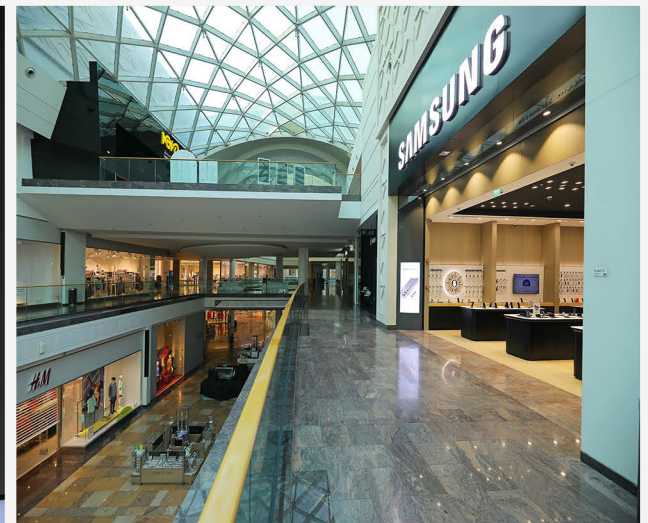

SAMSUNG

LOCATION: Dubai

AREA: 180 sqm

CATEGORY: Retail

SCOPE: Built On Design