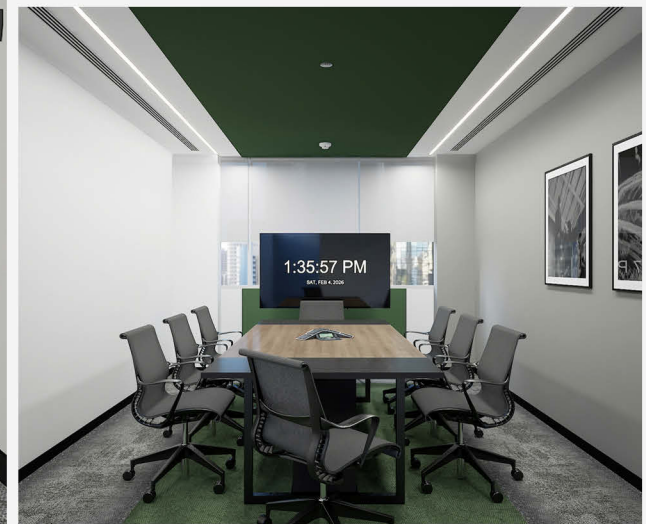

GAL

LOCATION: Abu Dhabi

AREA: 1000 sqm

CATEGORY: Office

SCOPE: Design & Built