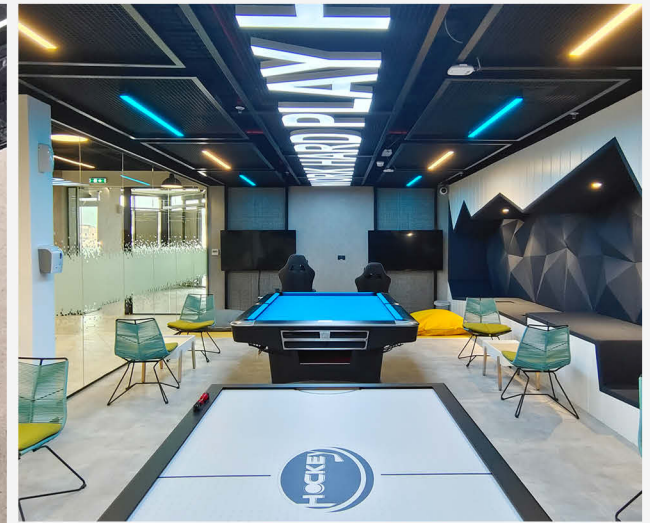

CATEGORY: Auditorium

SCOPE: Design & Built

CONFIDENTIAL

LOCATION: Abu Dhabi

AREA: 3800 sqm

CATEGORY: Industrial Office

SCOPE: Design & Built

GULF TECH