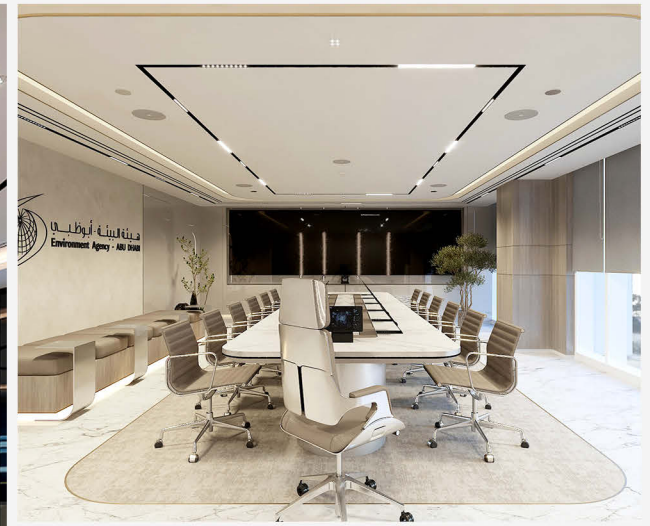

ENVIRONMENT AGENCY

LOCATION: Abu Dhabi

AREA: 550 sqm

CATEGORY: Control Room

SCOPE: Design & Built