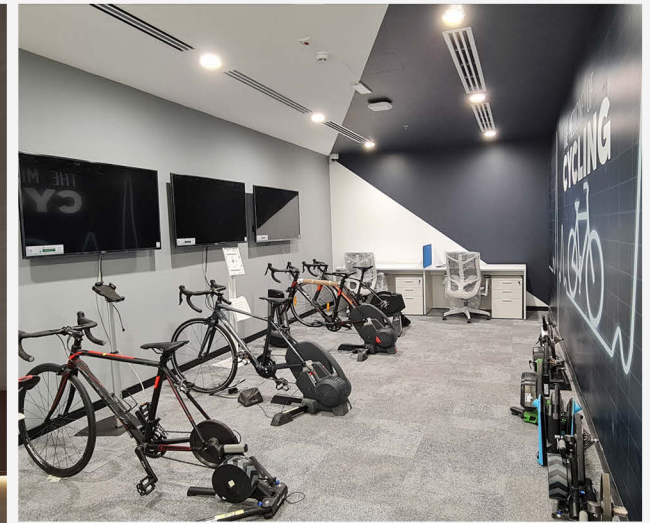

CONFIDENTIAL

LOCATION: Abu Dhabi

AREA: 3800 sqm

CATEGORY: Industrial Office

SCOPE: Design & Built