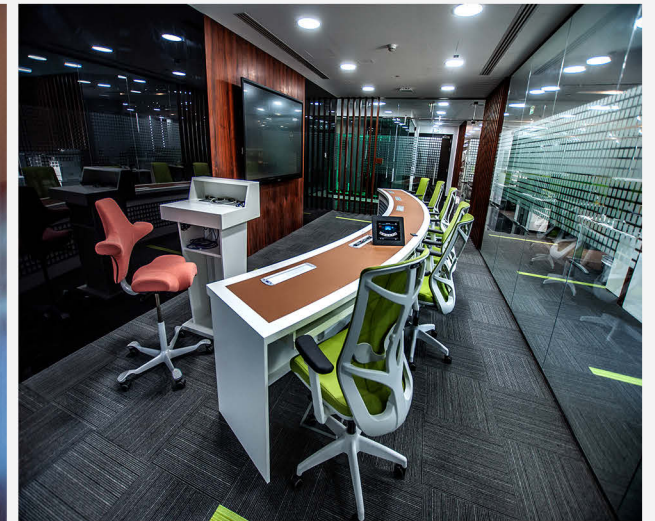

ALPHA DATA

LOCATION: Al Reem Abu Dhabi

AREA: 930 sqm

CATEGORY: Office

SCOPE: Design & Built