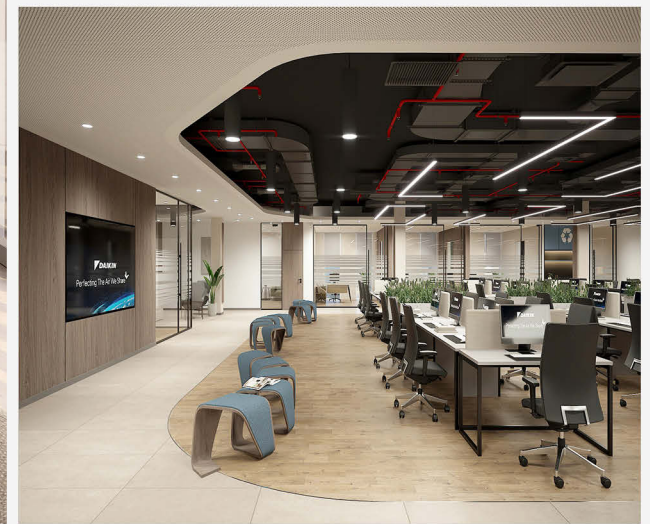

DAIKIN

LOCATION: Abu Dhabi

AREA: 1800 sqm

CATEGORY: Industrial Office

SCOPE: Design & Built