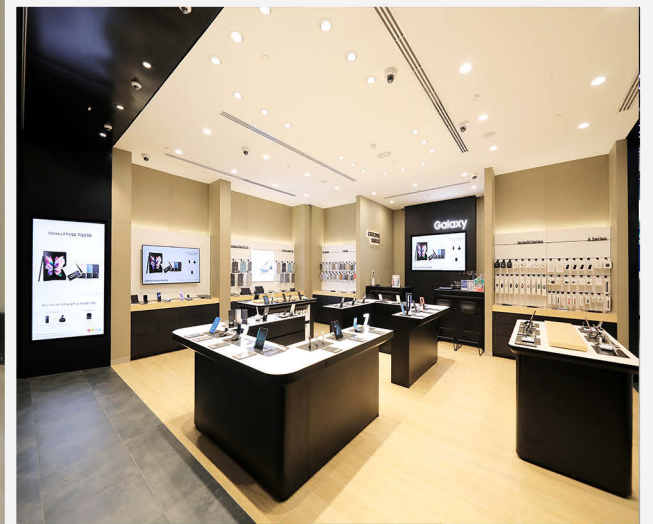

SAMSUNG

LOCATION: Dubai

AREA: 180 sqm

CATEGORY: Retail

SCOPE: Built On Design

SAMSUNG

LOCATION: Abu Dhabi

AREA: 210 sqm