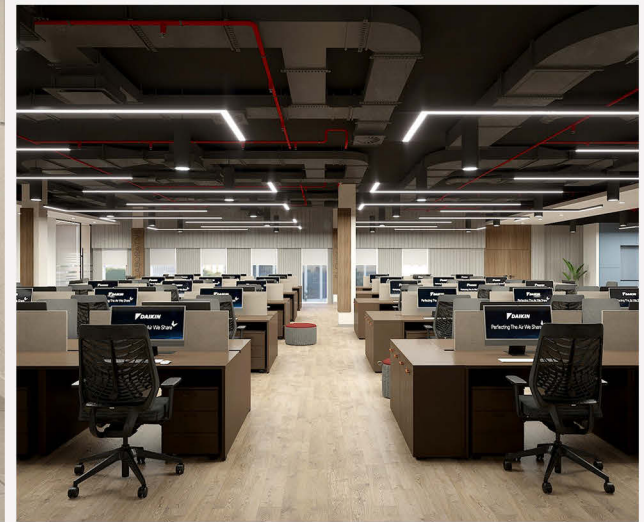

DAIKIN

LOCATION: Abu Dhabi

AREA: 1800 sqm

CATEGORY: Industrial Office

SCOPE: Design & Built