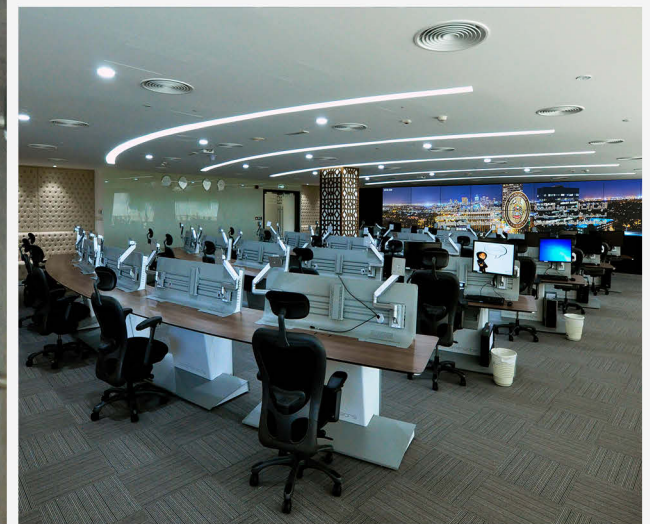

CONFIDENTIAL

LOCATION: Abu Dhabi

AREA: 900 sqm

CATEGORY: Office

SCOPE: Design & Built