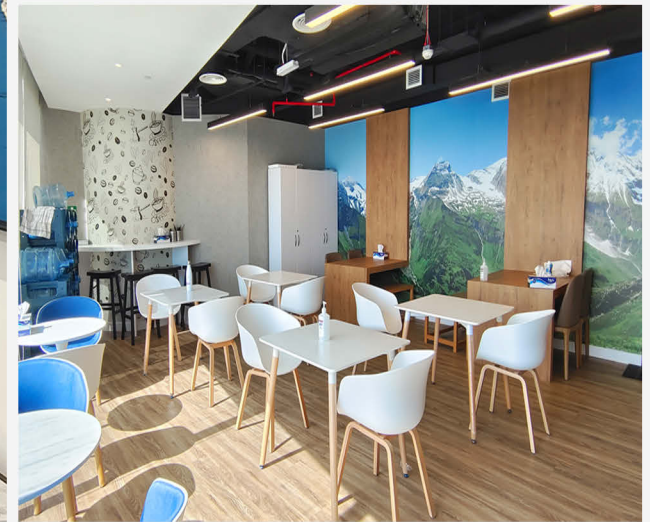

ILF

LOCATION: Abu Dhabi

AREA: 1500 sqm

CATEGORY: Office

SCOPE: Design & Built