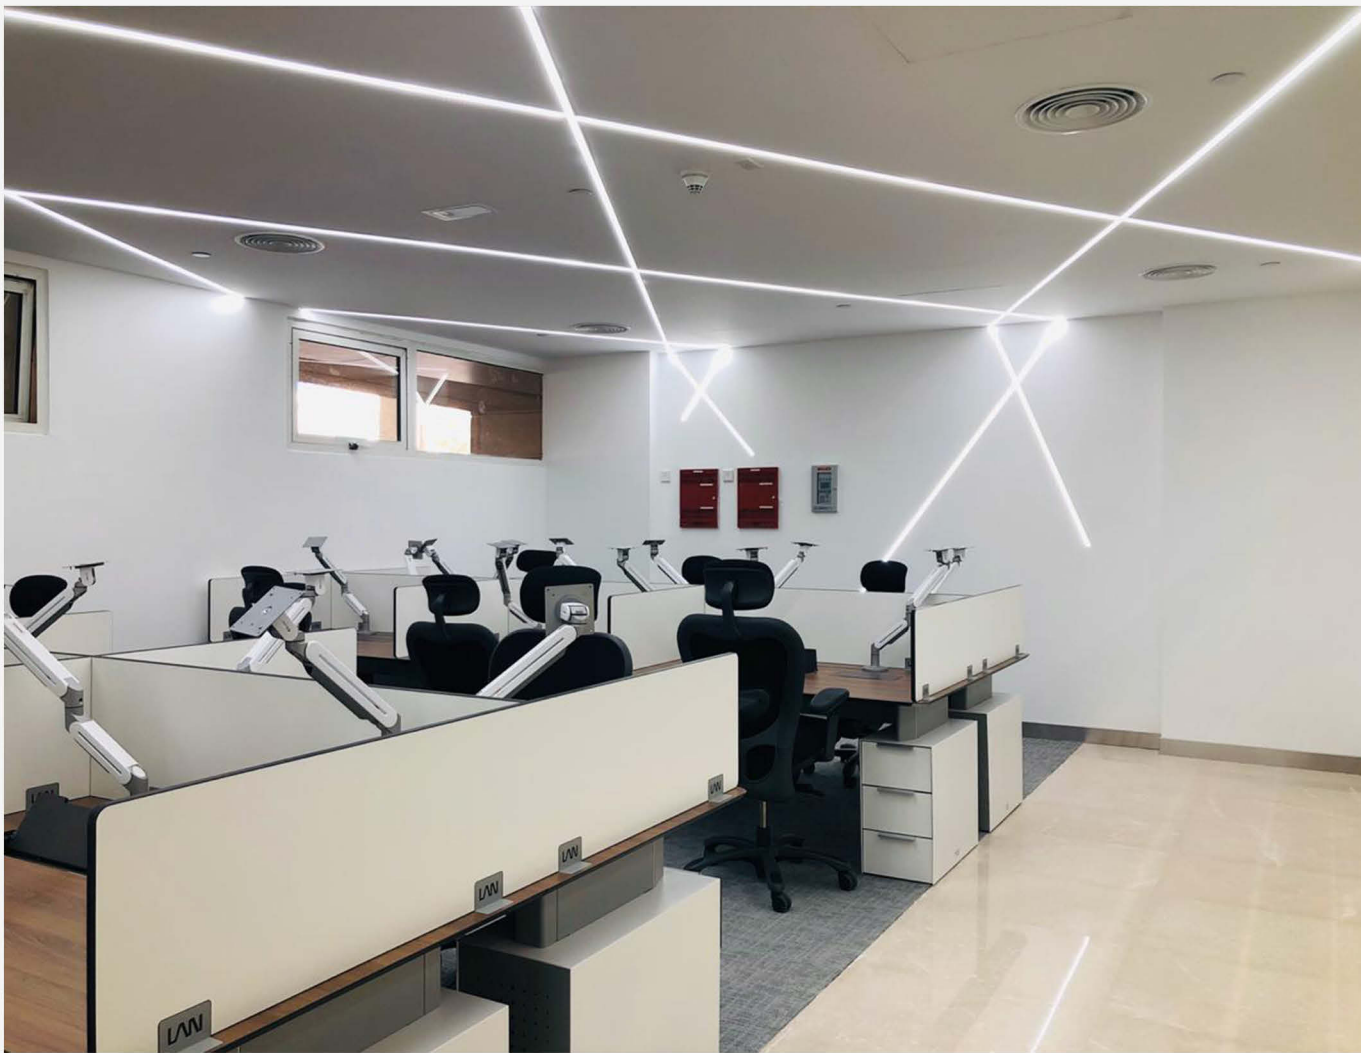

CONFIDENTIAL

LOCATION: Dubai

AREA: 900 sqm

CATEGORY: Office

SCOPE: Design & Built