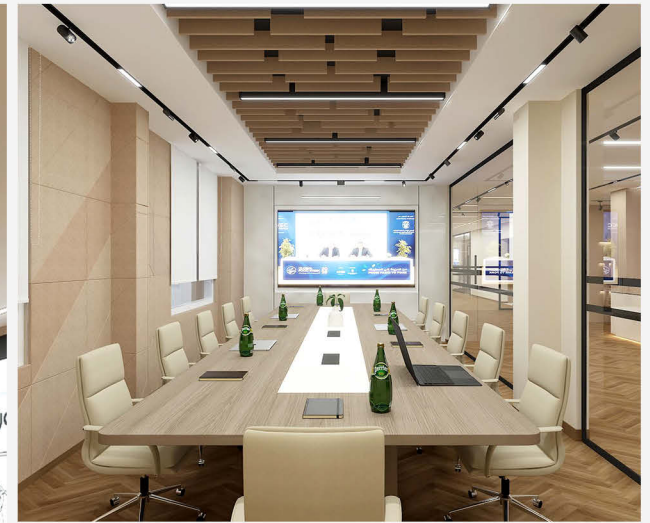

AL AIN FARMS

LOCATION: Abu Dhabi

AREA: 1500 sqm

CATEGORY: Warehouse

SCOPE: Design & Built