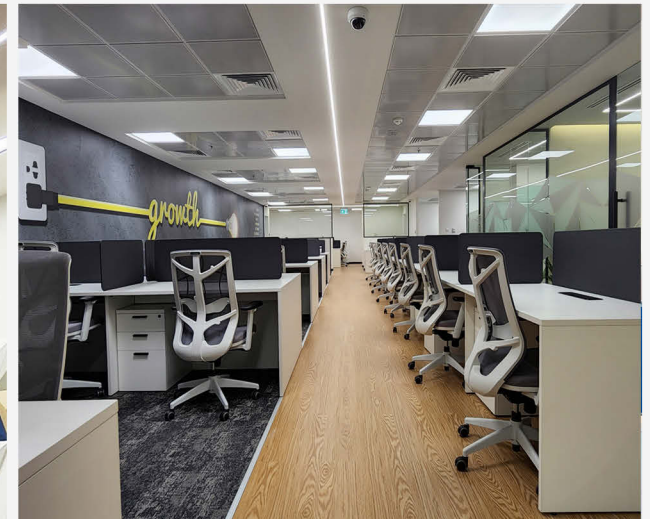

CONFIDENTIAL

LOCATION: Abu Dhabi

AREA: 600 sqm

CATEGORY: Office

SCOPE: Design & Built