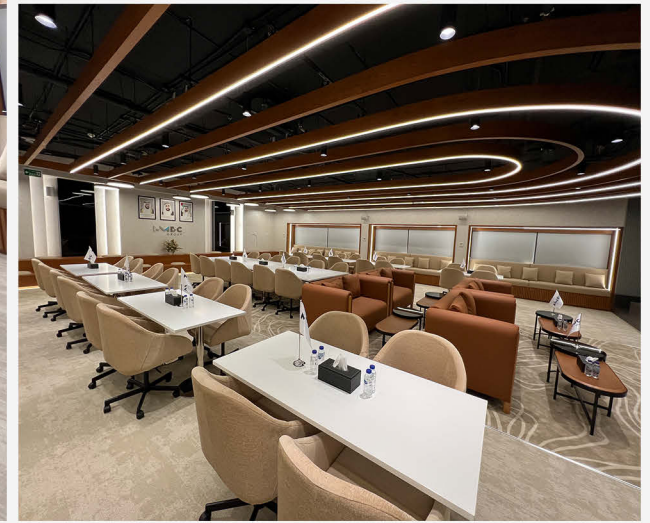

NMDC

LOCATION: Abu Dhabi

AREA: 135 sqm

CATEGORY: Auditorium

SCOPE: Design & Built