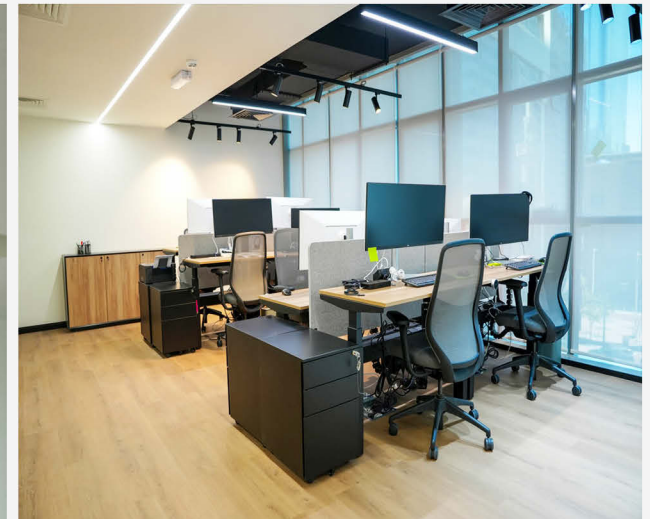

AES

LOCATION: Abu Dhabi

AREA: 600 sqm

CATEGORY: Office

SCOPE: Design & Built